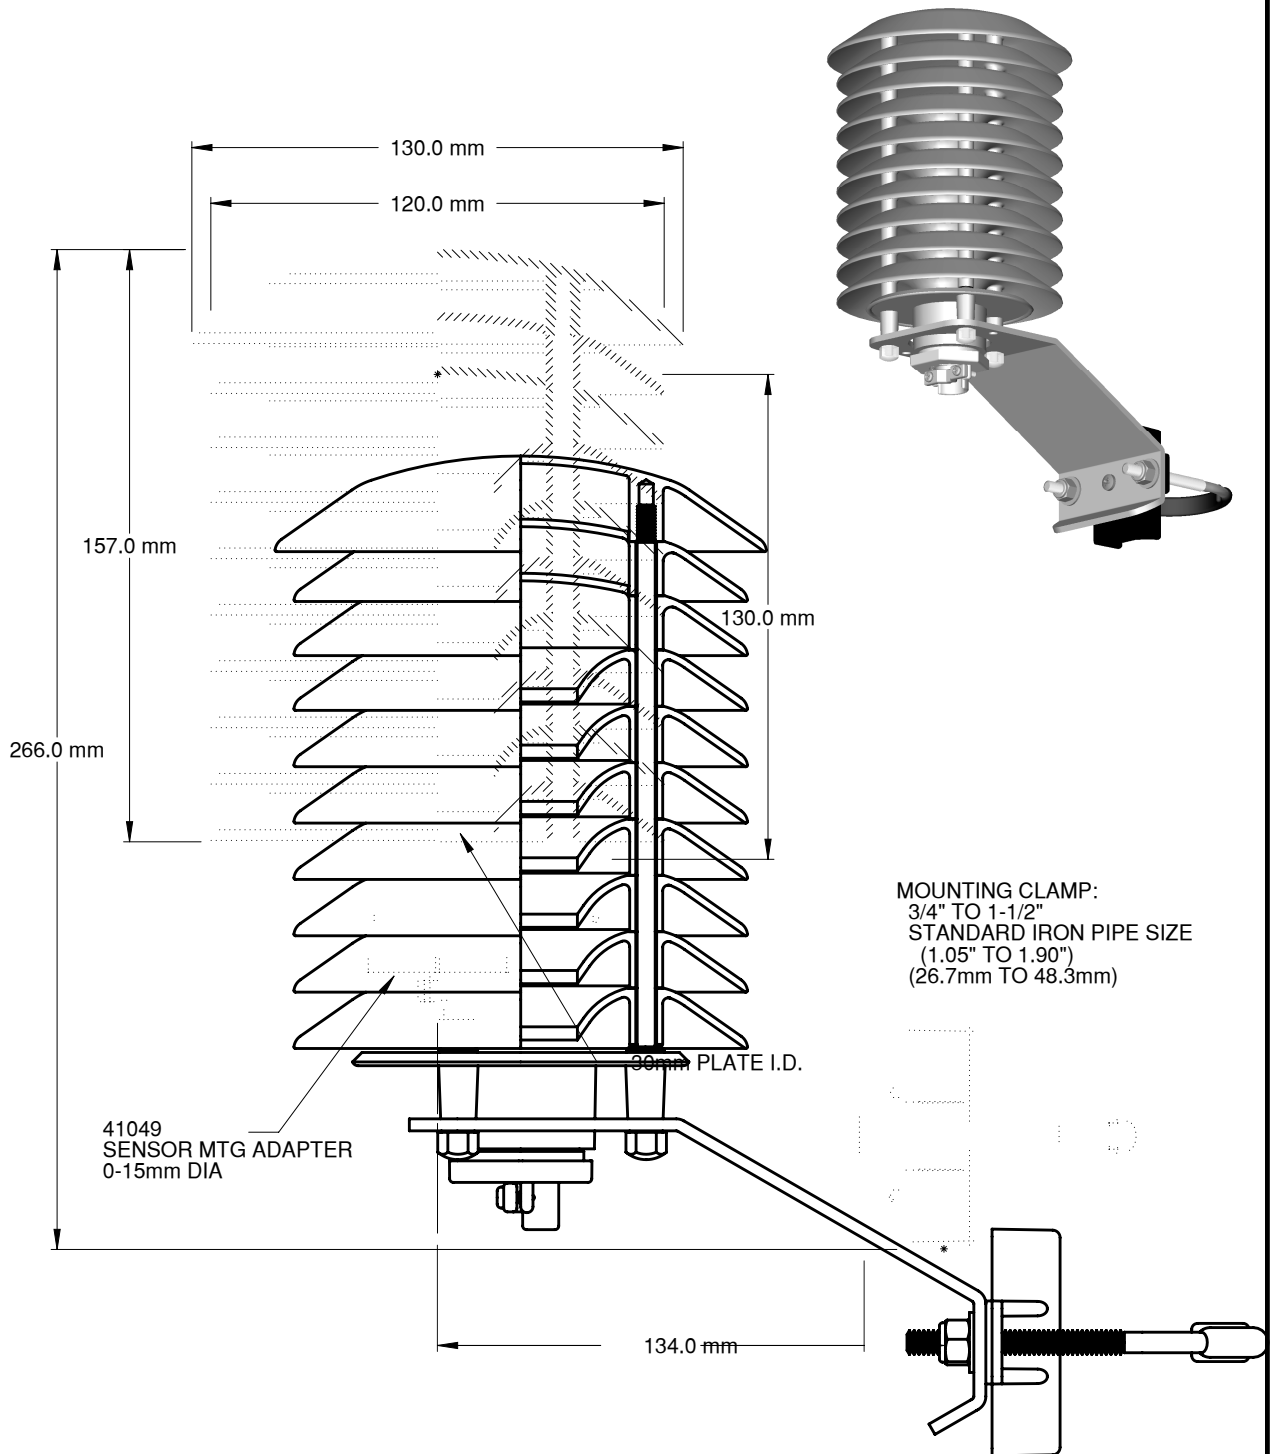

MODEL - 41003
MULTI-PLATE RADIATION SHIELD - 10 PLATE

DWG: S41003(C)
REV: C062014 CHK: MAY
DRW: JMT DATE: 09/10/07

NOT TO SCALE

ALL DIMENSIONS IN MILLIMETERS
UNLESS OTHERWISE SPECIFIED